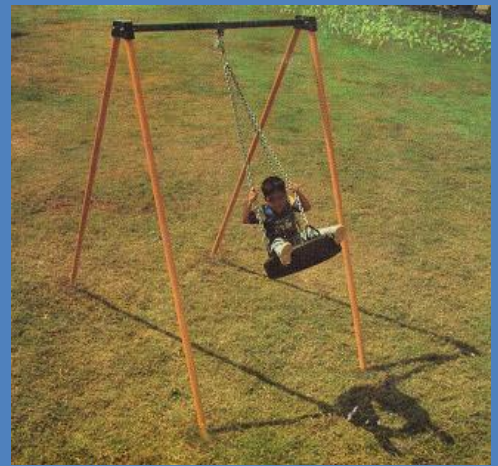

3.

AREA 4M X 4M
SAFE AREA 5M X 5M

SQ. DECK 5' HT WITH CANOPY	1
LADDER 5'	1
WAVE SLIDE 5'	1
ROTO RAILING	1
CURVE SLIDE 5'	1

4.

AREA 10M X 9M
SAFE AREA 11M X 10M

SQ. DECK 5' HT, WITH CANOPY	3
Tunnel 6' Long	1
SWINGING BRIDGE 8'	1
ROCK CLIMBER 5' HT	1
WAVE SLIDE 5' HT	1
ROTO RAILING	1
2 LADDER 5' HT	1
DOUBLE SWING	1
CHAIN CLIMBER	1
SPIRAL SLIDE 5'	1
RAINBOW LADDER 5' HT	1

CHILDREN'S PLAY EQUIPMENTS

Single Swing

Age Group	3 – 8 yrs
Area	2.4m x 2.5m
Height	2.4 m
Bearing	Housing – Sp Casting Axel – Forged Alloy Steel. Heavy Duty Ball Bearing

DOUBLE SWINGS

Age Group	4 –14 yrs
Area	3.0m x 2.5m
Height	2.4 m
Leg Support	40 mm Pipe
Top Bars	50 mm pipe
Bearing	Sp. Casting Housing, Forged alloy Steel Heavy Duty Ball Bearing

DOUBLE SEE SAW

Age Group	5 –12 yrs
Area	2.4m x 2.0m
Height	0.5 m
Lever	25 mm Pipe
Top Bar	40mm Pipe
Support	40 mm Pipe
Bearing	Heavy Duty Bush Bearings

SLIDE –(12 Ft)

Age Group	4 –14 yrs
Area	4.8m x 0.5m
Platform Height	2.1 m
Slide Length	4.2mm
Ladder Frame	25mm Pipe
Hand Rail	20 mm Pipe
Steps	20 mm Pipe
Slide	5 mm thk. FRP

DOUBLE SEE SAW

Age Group	5 –12 yrs
Area	2.4m x 2.0m
Height	0.5 m
Lever	25 mm Pipe
Top Bar	40mm Pipe
Support	40 mm Pipe
Bearing	Heavy Duty Bush Bearings

MERRY – GO – ROUND

Age Group	5 – 14 yrs
Area	1.5m Diameter
Height	1.0 m
Platform	Non –skid plate
Hand rail	20 mm pipe
Bearing	Dual heavy duty bearing permanently lubricated & with water sealant.